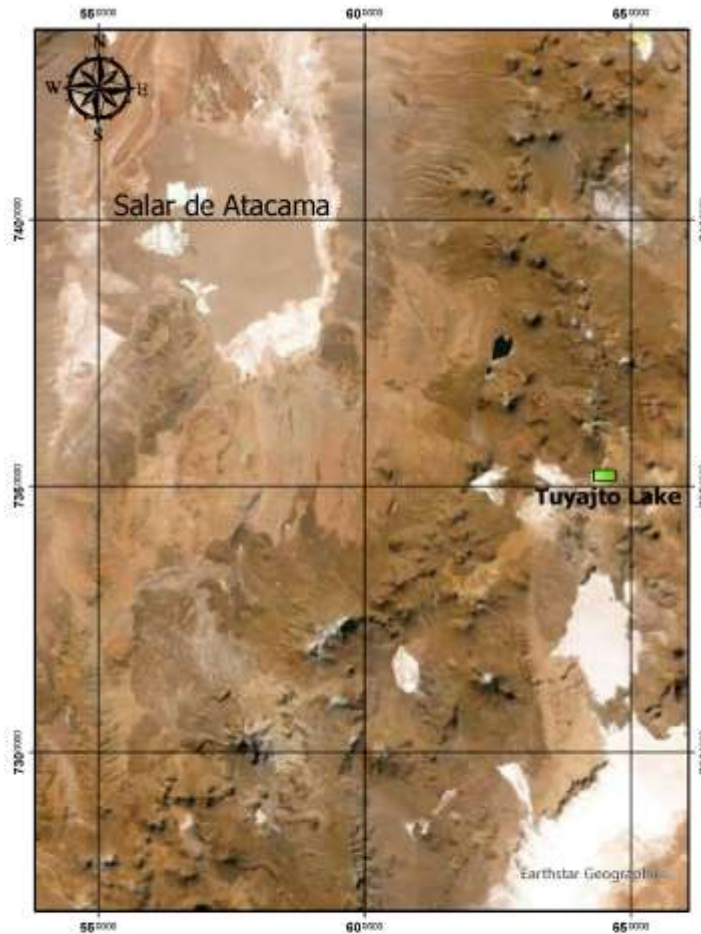

Salar Ollagüe

Exploitation Concessions

- Don Roberto 1 – 5 (1'150 ha)

Exploration Concessions

- Manolito 1 – 6 & 7 (1'500 ha)

Salar Atacama

Exploration Concessions

- Desidorio 1 & 2 (600 ha)

Laguna Tuyajto

Tuyajto Lake

Spatial Reference
Name: PSAD 1956 UTM Zone 19S

Blackstone Resources

Laguna Eulogio

Laguna Verde

Blackstone Resources